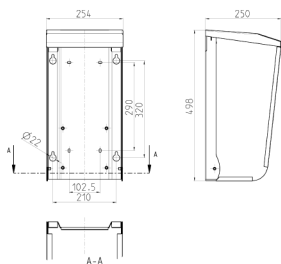

## Weather shield

Part no. 15682

- made from stainless steel (material 1.4301)
- with side blinds
- cover can be removed from the back
- for wall mounting or on a column 15530
- dimensions (H x W x D): 496.5 x 254 x 250 mm
- surface: bright finish

## Technical specifications

Weight	5800 g
Declaration of Conformity	EAC

## Drawing

Drawing  
1 MB 515

Dim. in mm